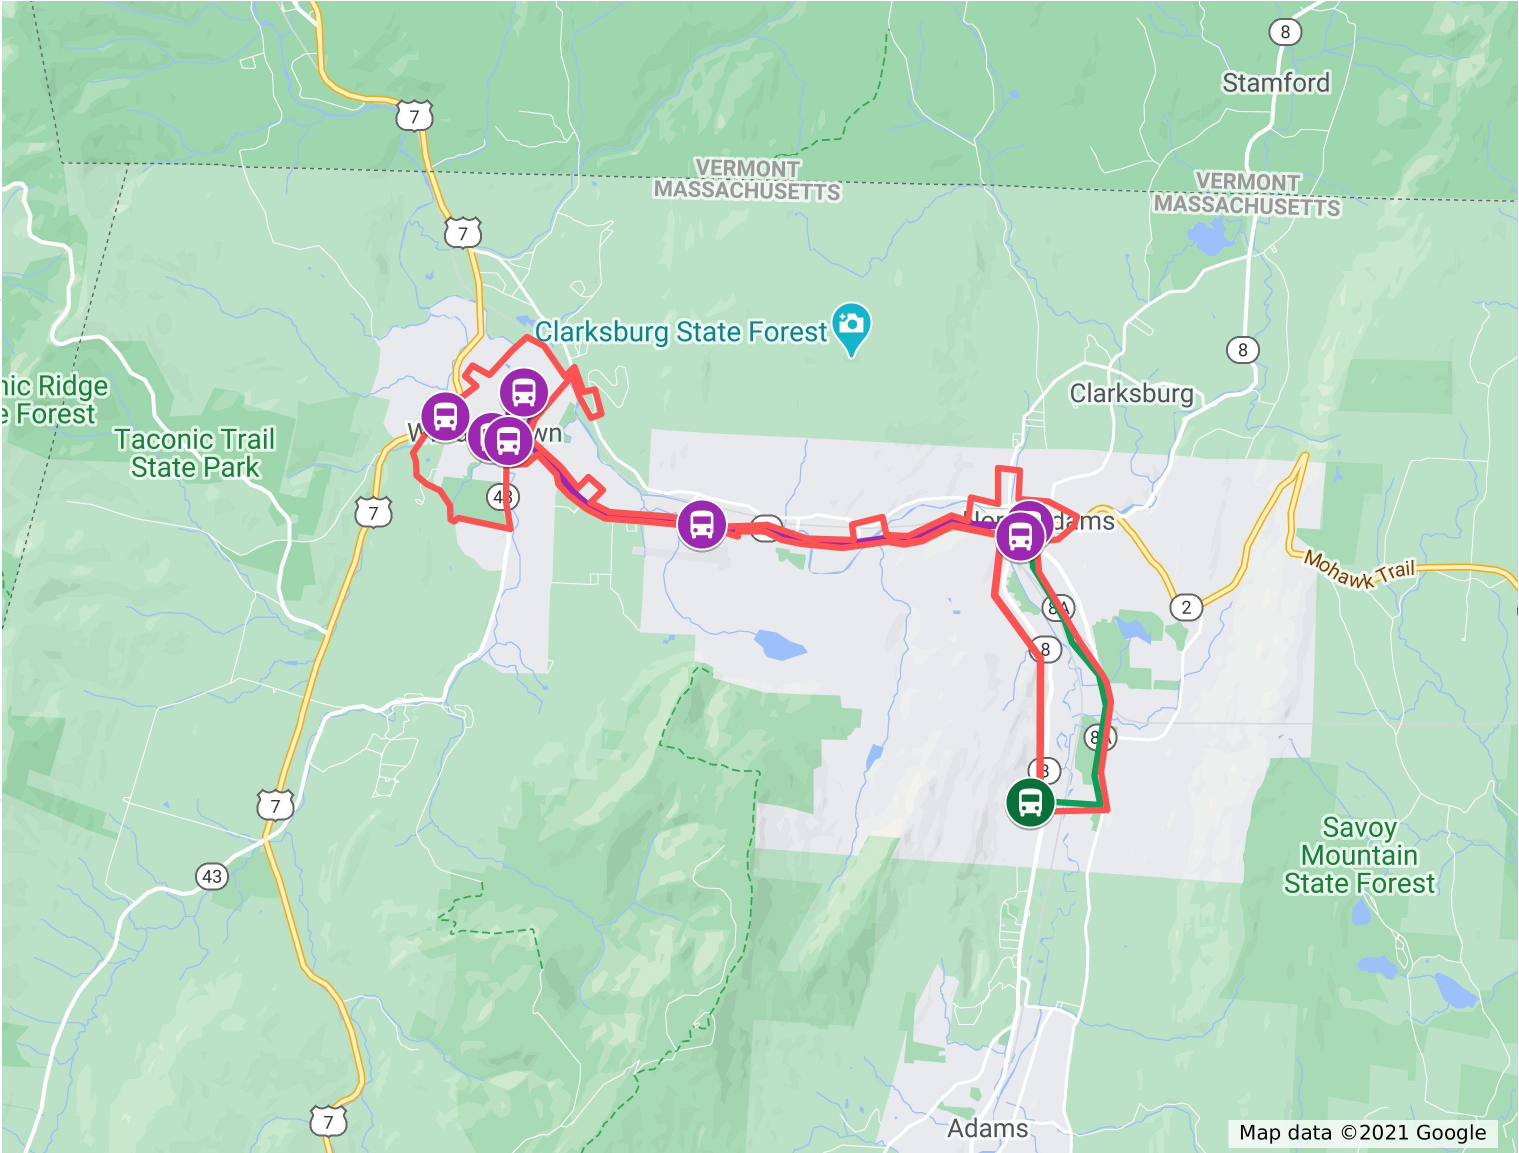

Travel Boundary Map

Campus Boundary

-  Travel Boundary
-  Travel Boundary
-  Route 34 Bus Route
-  Route 3 Bus Route

Bus Stops

-  Bus Stop
-  Bus Stop
-  Bus Stop
-  Bus Stop
-  Stop & Shop
-  Big Y
-  Main (North Adams)
-  North Adams Walmart

Map data © 2021 Google